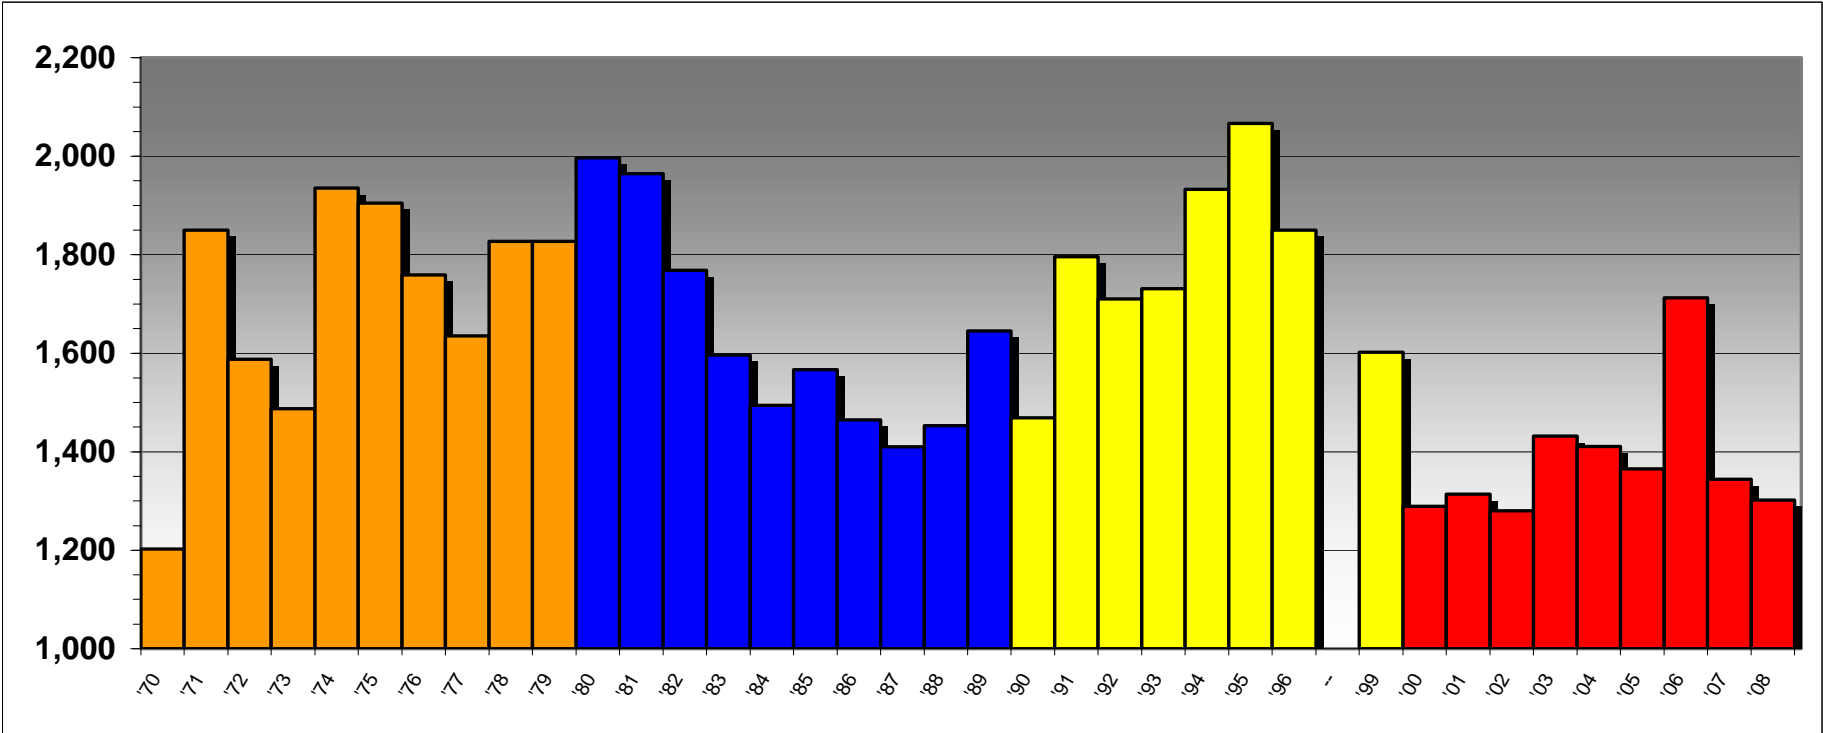

Additional Summary Information 2000-2009

	2000	2001	2002	2003	2004	2005	2006	2007	2008	2009
Calls for Service	20,452	20,609	18,780	20,189	19,813	20,369	19,326	18,378	18,086	
Adult Arrests	772	834	777	829	704	622	787	937	1,120	
Juvenile Arrests	131	161	113	156	110	104	119	120	135	

Easton Police Crime Statistics

Part II Offenses 2000-2009

Crime	2000	2001	2002	2003	2004	2005	2006	2007	2008	2009
Forgery / Counterfeiting	24	19	19	27	25	30	26	20	14	
Fraud	90	97	119	142	142	153	158	175	130	
Embezzlement	0	0	3	0	1	1	0	5	2	
Receiving Stolen Property	30	33	34	16	22	20	25	24	10	
Crmnl Mischief / Vandalism	680	814	768	944	880	858	1,078	900	803	
Weapons Offenses	11	18	25	31	28	49	48	48	34	
Prostitution	12	2	13	24	39	20	31	14	23	
Sex Offenses	54	55	38	30	37	42	25	17	22	
Drug Offenses	155	150	177	211	167	169	168	170	247	
Gambling	0	0	0	0	0	1	0	1	0	
Family / Child	17	10	14	10	17	13	6	26	4	
DUI	120	160	156	172	131	134	128	131	156	
Liquor Laws	13	17	7	18	15	7	18	36	32	
Drunkenness	49	60	37	45	52	53	74	130	159	
Disorderly Conduct	771	826	709	695	731	724	681	652	644	
Vagrancy/ Loitering	10	7	7	4	7	2	3	4	6	
All Other Offenses	402	653	1,083	1,514	1,473	1,720	1,571	1,805	2,490	
Total	2,438	2,921	3,209	3,883	3,767	3,996	4,040	4,158	4,776	

Comparison of Part I Offenses 1970-2008

Notes: 1970 - 1974 totals do not include Arson figures
1997 and 1998 are not shown due to a Records Management System failure, deleting all available UCR data

Comparison of Part I Offenses 1970-2008

Notes: 1970 - 1974 totals do not include Arson figures
1997 and 1998 are not shown due to a Records Management System failure, deleting all available UCR data