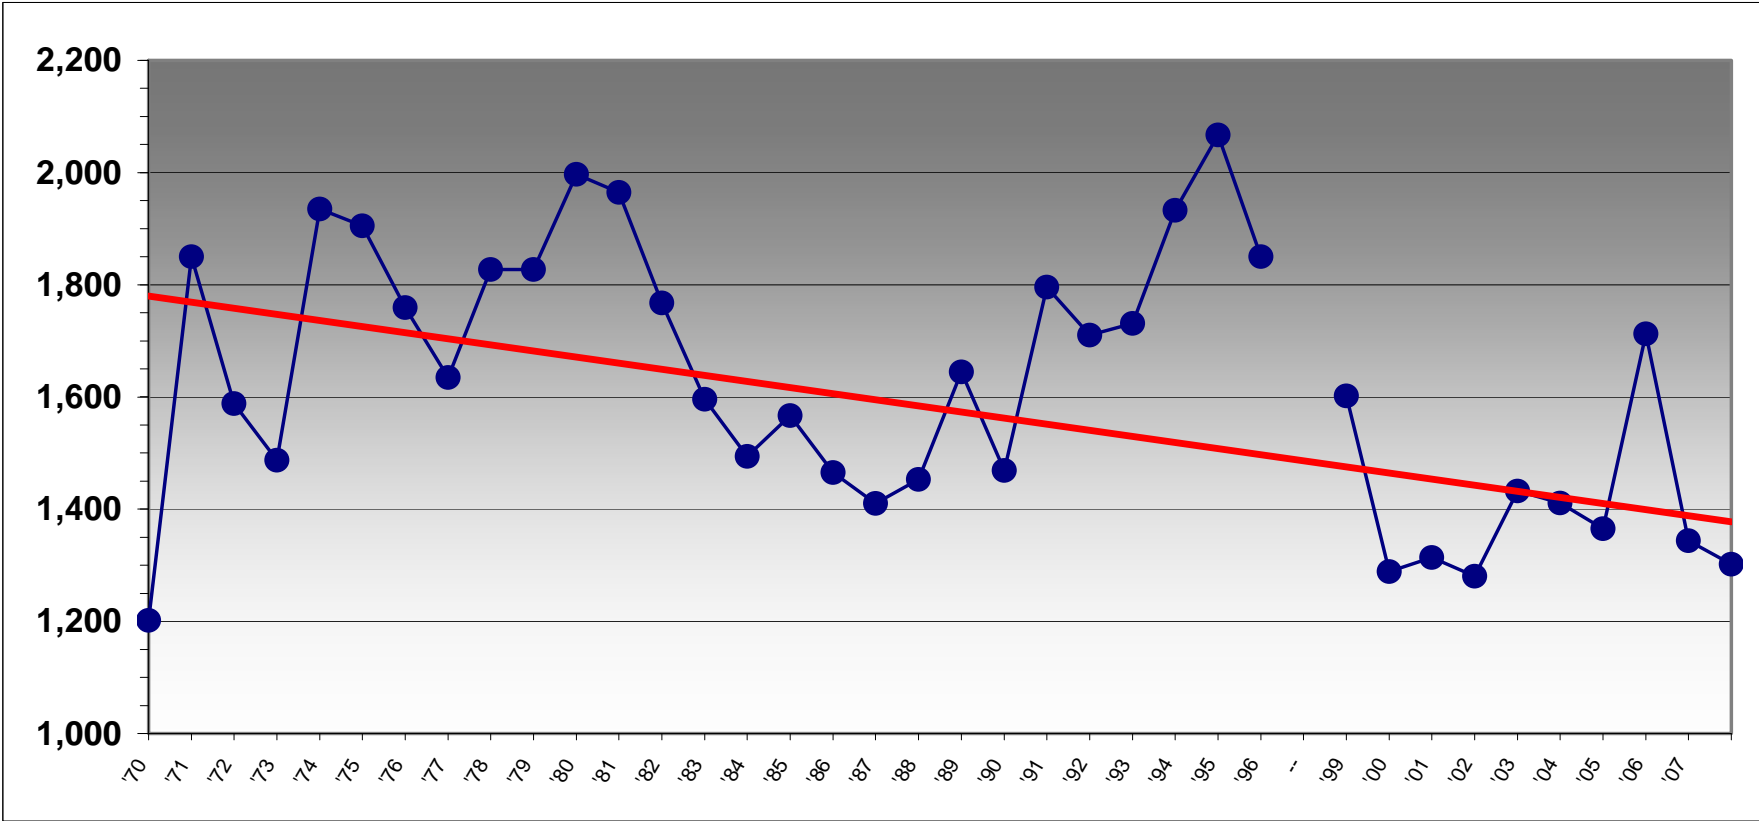

Easton Police Crime Statistics

Part II Offenses 2000-2009

Crime	2000	2001	2002	2003	2004	2005	2006	2007	2008	2009
Forgery / Counterfeiting	24	19	19	27	25	30	26	20	14	
Fraud	90	97	119	142	142	153	158	175	130	
Embezzlement	0	0	3	0	1	1	0	5	2	
Receiving Stolen Property	30	33	34	16	22	20	25	24	10	
Crmnl Mischief / Vandalism	680	814	768	944	880	858	1,078	900	803	
Weapons Offenses	11	18	25	31	28	49	48	48	34	
Prostitution	12	2	13	24	39	20	31	14	23	
Sex Offenses	54	55	38	30	37	42	25	17	22	
Drug Offenses	155	150	177	211	167	169	168	170	247	
Gambling	0	0	0	0	0	1	0	1	0	
Family / Child	17	10	14	10	17	13	6	26	4	
DUI	120	160	156	172	131	134	128	131	156	
Liquor Laws	13	17	7	18	15	7	18	36	32	
Drunkenness	49	60	37	45	52	53	74	130	159	
Disorderly Conduct	771	826	709	695	731	724	681	652	644	
Vagrancy/ Loitering	10	7	7	4	7	2	3	4	6	
All Other Offenses	402	653	1,083	1,514	1,473	1,720	1,571	1,805	2,490	
Total	2,438	2,921	3,209	3,883	3,767	3,996	4,040	4,158	4,776	

Comparison of Part I Offenses 1970-2008

Notes: 1970 - 1974 totals do not include Arson figures
1997 and 1998 are not shown due to a Records Management System failure, deleting all available UCR data