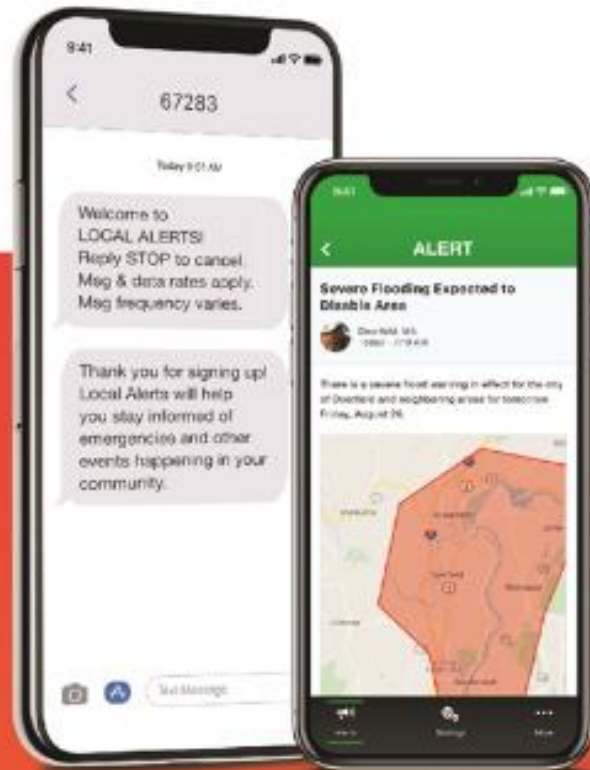

Rave Alert

Smart911.comTM

Two core components

- Rave Alert is the Engine which drives the notification system
- Smart911 is the database of 5 million profiles throughout the United States
- EastonAlert is the City of Easton service mark.

EASTONALERT

Powered by

Smart911®

Our New Mass Notification System – Service Mark

EastonAlert Information

Launching February 2020

EASTONALERT

Seconds Matter in an Emergency

Alerts and notifications help inform you on weather, traffic and other emergencies in your community. When you opt-in for alerts, you will have the option to choose the kind of notifications you prefer to receive

EMERGENCY
ALERTS

WEATHER
ALERTS

TRAFFIC
ALERTS

HOUSEHOLD
INFO

EastonAlert Vs Nixle

Specific to our geographical area – pre mapped

Over 11,000 landline phone numbers imported into the system

Over 7,000 area registrations in Smart 911